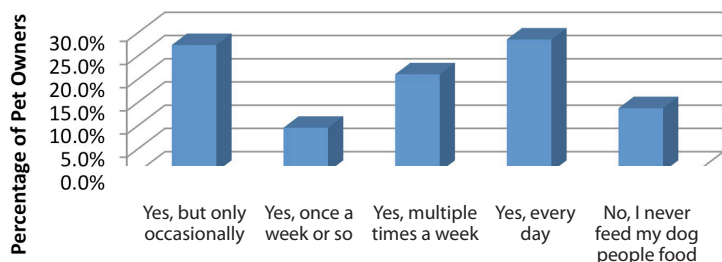

DogTime Media's **Dogs & People Food Study**

- **54.8%** of DogTime readers feed their dog people food as a treat
- **23.6%** of DogTime readers feed their dog people food as a treat and as part of their regular diet

Do You Feed Your Dog(s) People Food, Food That Is Intended for People?