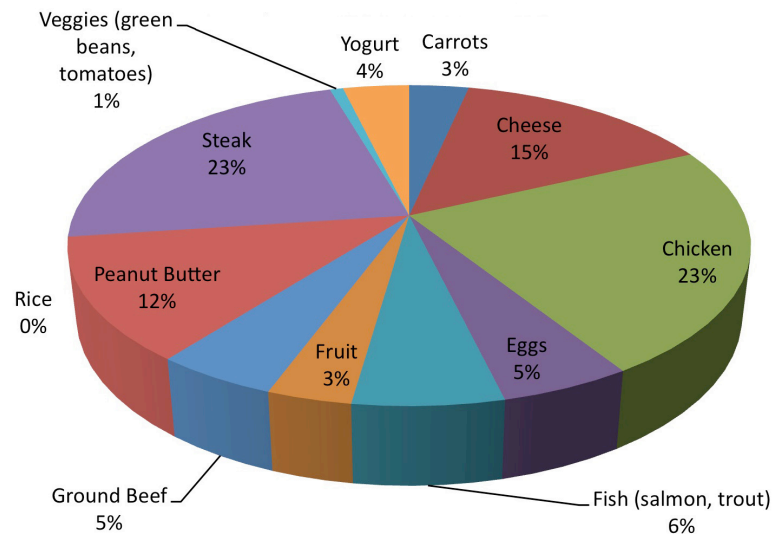

Favorite Human Food Amongst Dogs

29.1% of dog owners prepare something just for their dog