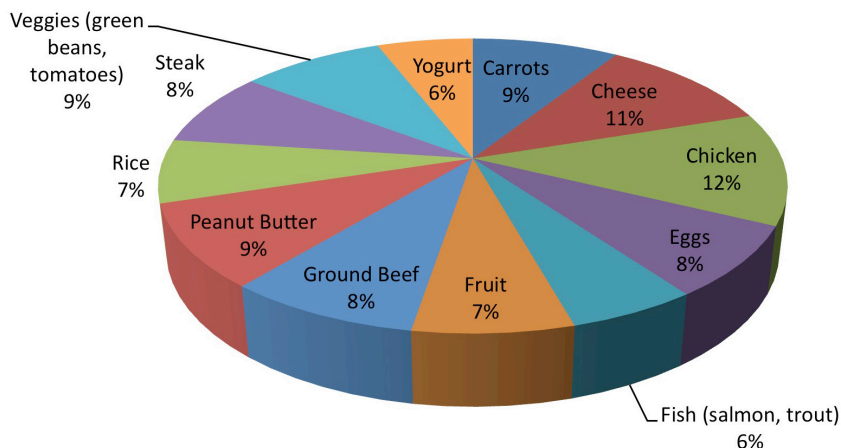

Which Human Foods People Feed Their Dogs